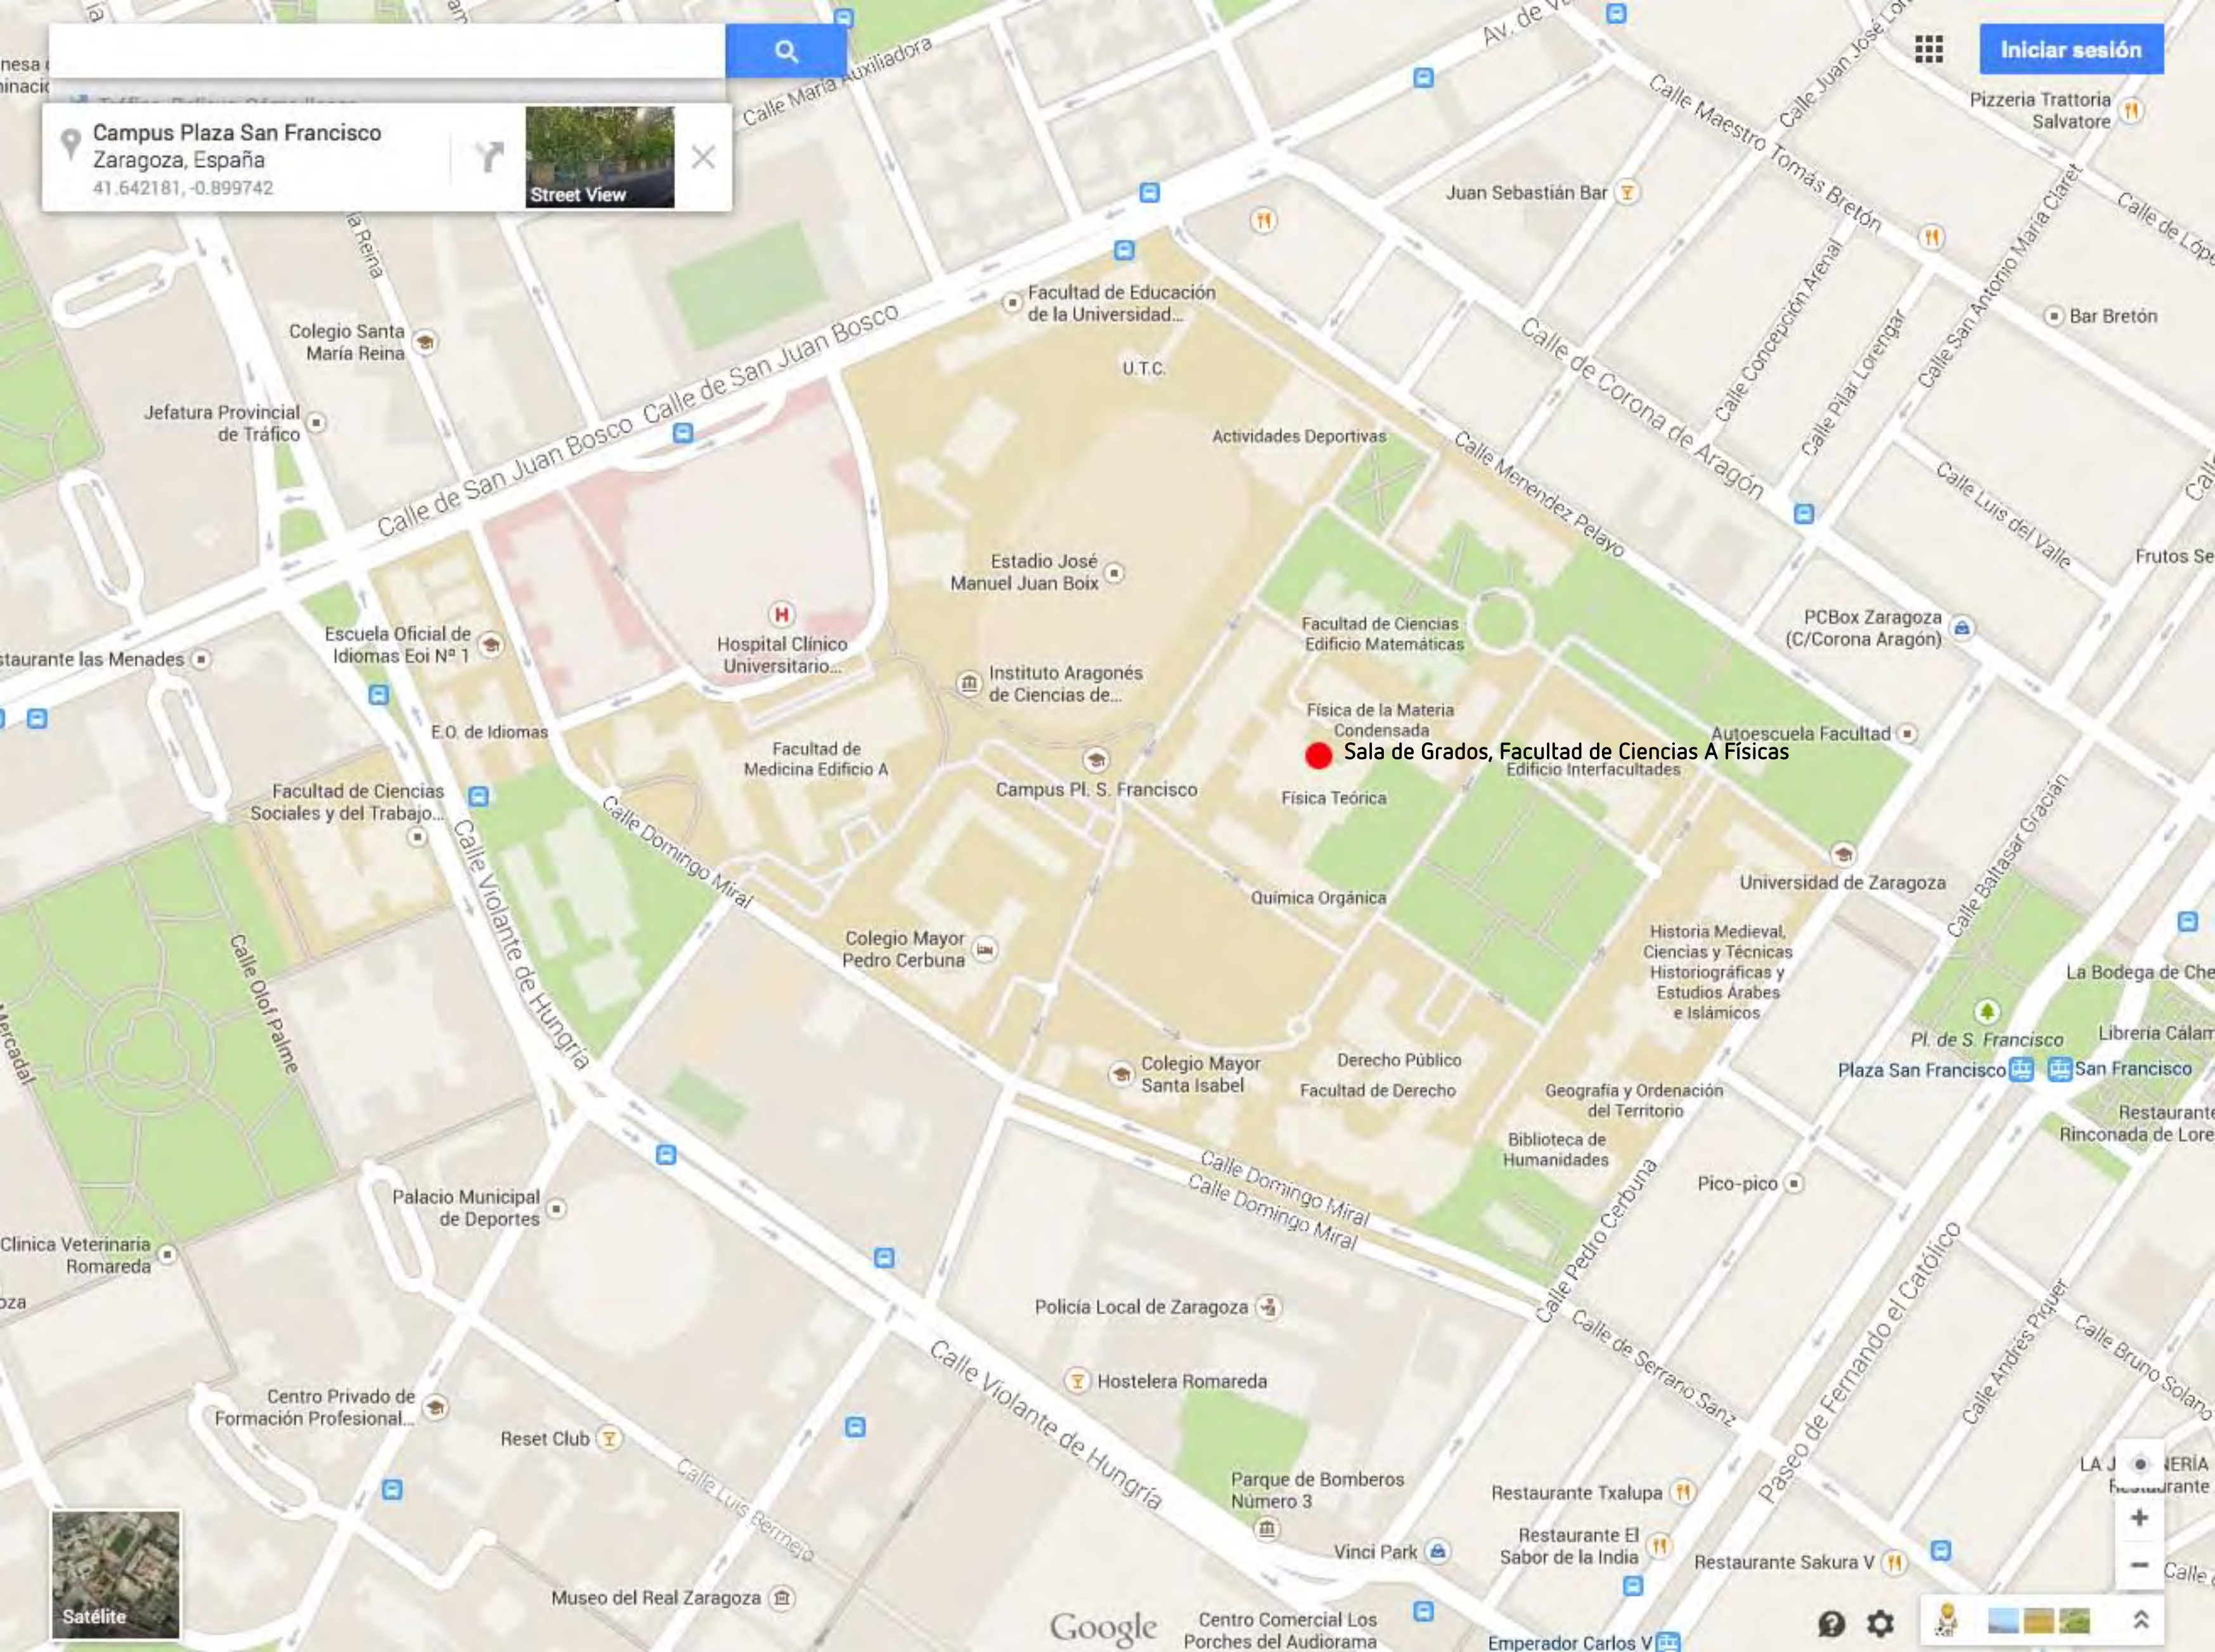

Search bar with a magnifying glass icon.

**Campus Plaza San Francisco**  
Zaragoza, España  
41.642181, -0.899742

Street View icon and thumbnail image.

Iniciar sesión

Sala de Grados, Facultad de Ciencias A Físicas

Man in blue shirt standing near the blue sign.

White arrow pointing right on the road.

FACULTAD DE CIENCIAS